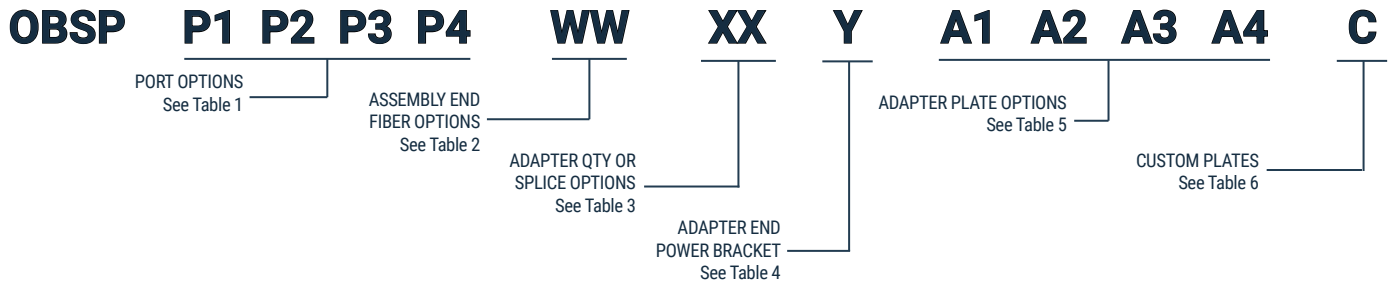

OUTSIDE BROADCAST
SERVICE PANEL (OBSP)

TABLE 1: SELECT 1 FOR EACH PORT (4 TOTAL)

N	No Isolation Plate
C	LEMO Plug
D	LEMO Socket
E	Neutrik SMPTE DUO with Ground Socket NO2-3FDW-1-A
F	Neutrik DUO, NO2-4FDW-A
G	Neutrik QUAD, NO4FDW-A
0	Blank Isolation Plate
1	Kings Triax Isolation Plate
2	ADC Triax Isolation Plate

TABLE 2: SELECT 1

NN	None
SP	Fusion Splice, 6FT Fiber
LC	LC Connector
SC	SC Connector
ST	ST Connector
FC	FC Connector

TABLE 3: SELECT 1

Adapter Qty for Connectors from Table 2		OR	Splice Tray QTY for splice option in Table 2	
N	None		NN	None
06	6 Adapters	01	Up to 12 Fibers	
12	12 Adapters	02	Up to 24 Fibers	
24	24 Adapters, Available for LC Only	03	Up to 36 Fibers	