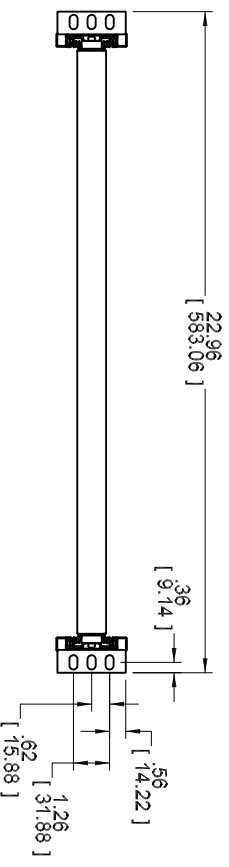

REV	DATE	BY	CHKD	DESCRIPTION
A	12/03/07	JV	JV	RELEASE VIEW
B	03/10/07	JV	JV	ADDED ISOMETRIC VIEW

NOTES: UNLESS OTHERWISE SPECIFIED.

1. DIMENSIONS ARE IN ENGLISH MEASUREMENTS.
BRACKETS AFTER DIMENSIONS ARE METRIC CONVERSIONS.

UNCONTROLLED COPY

OCC PART NO. 9239		COLOR BLACK	
DRAWN: D. HOLBERT DATE: 12/03/07		OCC PART NO. 9239	
CHECKED: J. YANIK DATE: 03/10/07		DRAWN: D. HOLBERT DATE: 12/03/07	
APPROVED: R. B. SMITH DATE: 12/03/07		CHECKED: J. YANIK DATE: 03/10/07	
PREVIOUS DWG		APPROVED: R. B. SMITH DATE: 12/03/07	
NEXT DWG		CHECKED: J. YANIK DATE: 03/10/07	
FILENAME: C3000565.dwg		APPROVED: R. B. SMITH DATE: 12/03/07	
SIZE: C		CHECKED: J. YANIK DATE: 03/10/07	
DWG NO: C300056		APPROVED: R. B. SMITH DATE: 12/03/07	
SCALE: N/A		CHECKED: J. YANIK DATE: 03/10/07	
SHEET: 1 OF 1		APPROVED: R. B. SMITH DATE: 12/03/07	

DWG TITLE: SHELF, SLIDING, OPEN-FRAME, 23" X 24"

REV	DATE	BY	CHKD
A	12/03/07	JV	JV
B	03/10/07	JV	JV